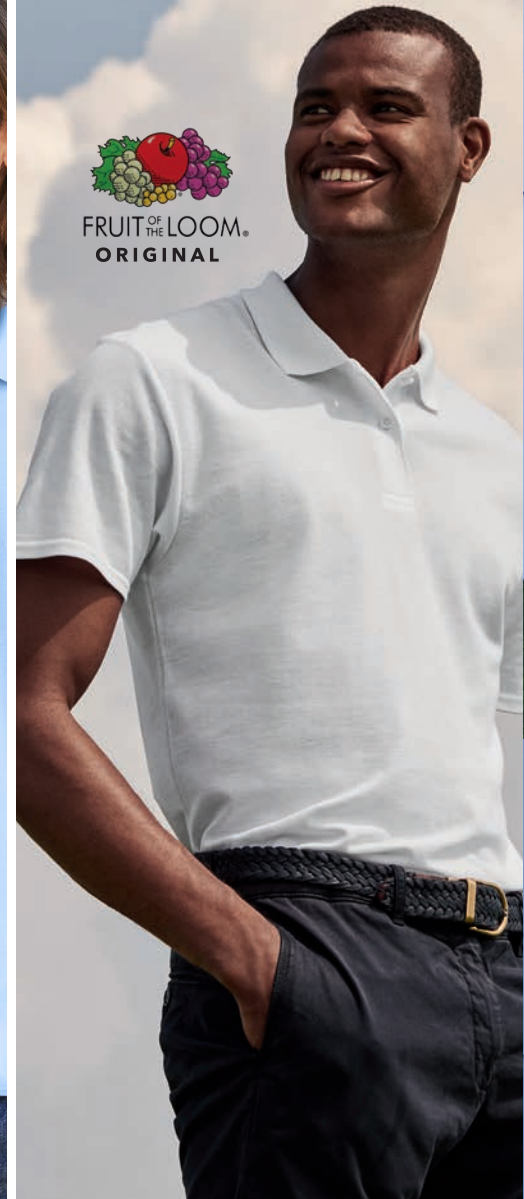

☐ S, M, L, XL, XXL 📦 120 🌀 Print Code: F(6), N(8), O, P

FRUIT OF THE LOOM.
PREMIUM

FRUIT OF THE LOOM.
ORIGINAL

FRUIT OF THE LOOM.
ORIGINAL

01 02 06 08 227

180GSM

Premium Long Sleeve 1380

Polo Adulto. 100% Algodón Piqué 180 g/ m².